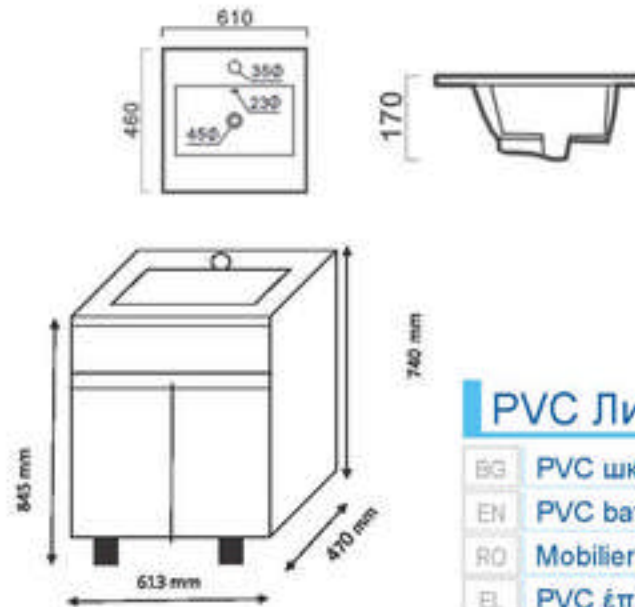

art XD-019-10 Ø60 cm touch screen

BG	LED огледало
EN	LED mirror
RO	LED oglinda
EL	LED καθρέφτη

art SP-3009 Ø60 cm touch screen

BG	LED огледало
EN	LED mirror
RO	LED oglinda
EL	LED καθρέφτη