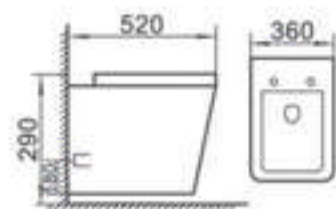

art.M-102

BG	Конзолна тоалетна чиния, rimless, ултра тънък дуропластов капак "soft close" и "take-off"
EN	Wall hung WC, ultra slim seat cover, "soft - close", "take-off"
RO	Wall toaletă WC, ultra slim seat cover, "soft - close", "take-off"
EL	Τοίχο κρεμασμένο WC, ultra slim seat cover, "soft - close", "take-off"