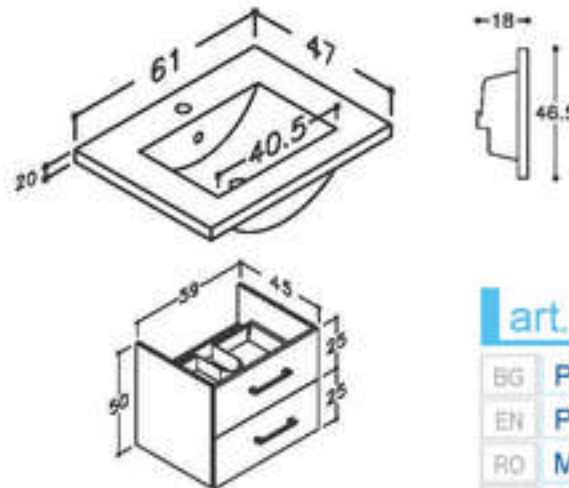

art.HS-K601 PVC 61 cm

BG	PVC шкаф за баня, бял, база
EN	PVC bathroom furniture, white, base
RO	Mobilier din PVC
EL	PVC έπιπλα μπάνιου