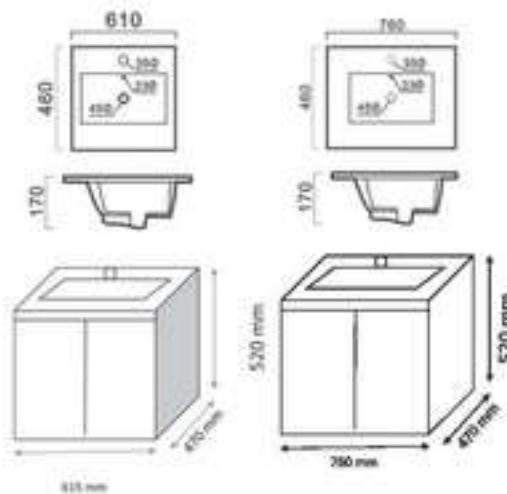

PVC Рим Rome 61 cm / 76 cm

BG	PVC шкаф за баня, бял, база
EN	PVC bathroom furniture, white, base
RO	Mobilier din PVC
EL	PVC έπιπλα μπάνιου